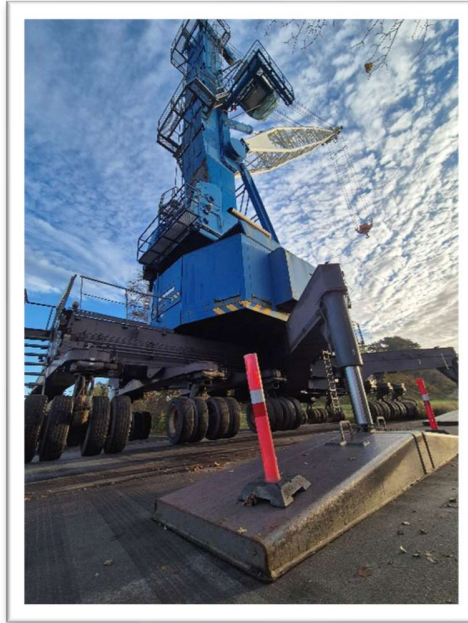

Mobile Harbour Crane

Manufacturer:	Liebherr
Model:	LHM250
Running hours:	~12 250
Year:	1998
Lifting Capacity:	64t at 8 - 20m (under the ropes) 34,7t at 8 - 25m (4-rope grab operation)
Rope Configuration:	4-rope
Accessories:	Bromma EH5U container spreader Bottom cabine
Condition:	Very good working condition
Location:	North Europe